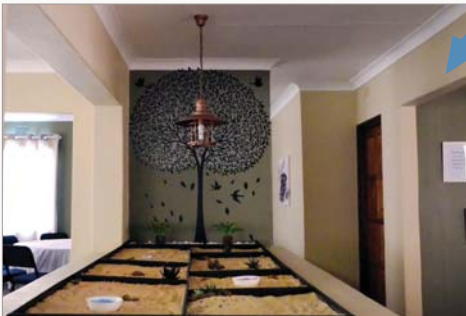

WELCOME TO OUR AMSTERDAM VENUE

All our Venue's include

- Venue Hire
- Data Projector
- Flip Chart
- Screen
- Pause area

Optional

- Coffee, Tea, water and mints
- Morning Muffins
- Hot or Cold lunch
- Juice and afternoon biscuits

Kitchen Area

Configuration 1
Classroom format
(24 people)

Zen Garden

Includes a pause area
where refreshments
are served